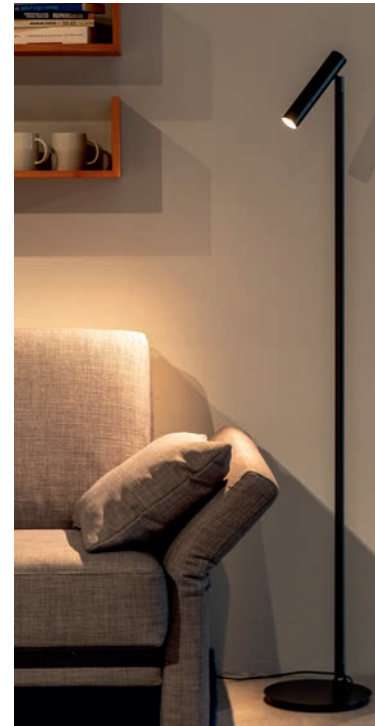

MANUFAKTUR

**HANDARBEIT IN HOHER QUALITÄT
MADE IN GERMANY**

Mit der Erfahrung von mehr als 30 Jahren gestalten und produzieren wir Leuchten und maßgeschneiderte Lichtsysteme in der Schmuck und Goldstadt Pforzheim.

Kompetenz in Metallverarbeitung und Präzisionstechnik trifft bei uns auf Produkt- und Industriedesign von Weltruf. Zahlreiche Produkt- und Designpreise bestätigen den Erfolg unserer Arbeit für gutes Licht.

Unsere hochwertigen Bauteile beziehen wir zu mehr als 90 Prozent von Zulieferbetrieben aus der Region und aus Deutschland.

Wir stehen für Nachhaltigkeit und höchste Qualität.

Made in Germany.